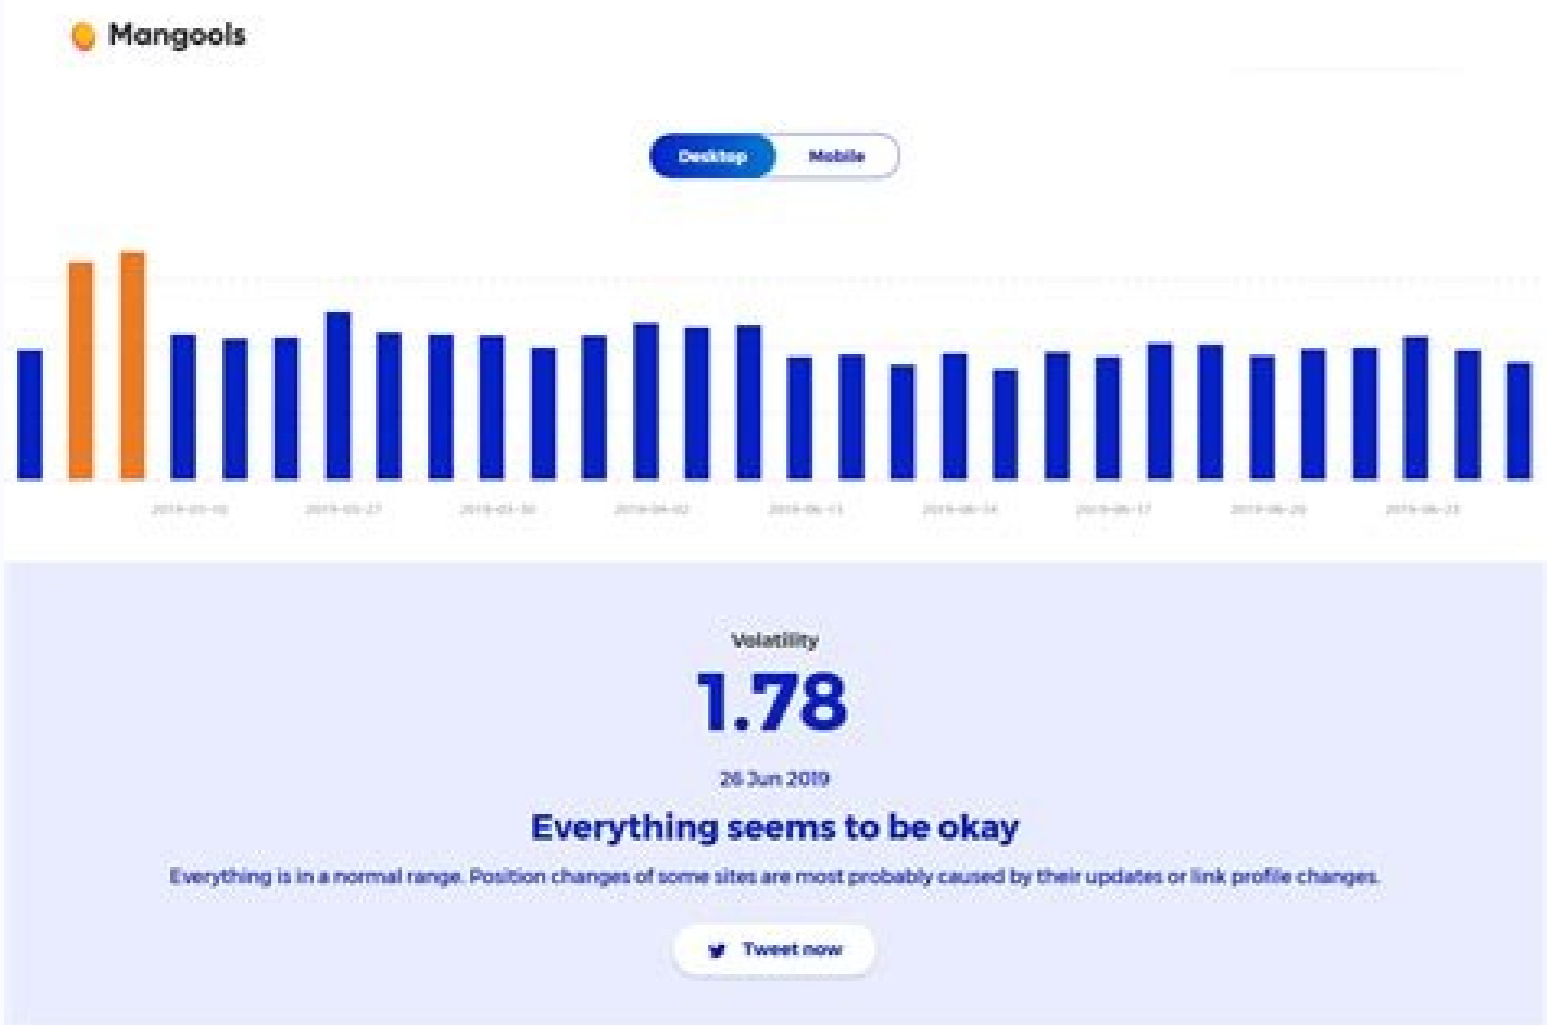

Ad not aligned to user's query (even though it may be better written)

Articles on College Financing - Download State-Specific Guides

Read our recommendations for what you should consider when financing your degree

What is expanded text ads.